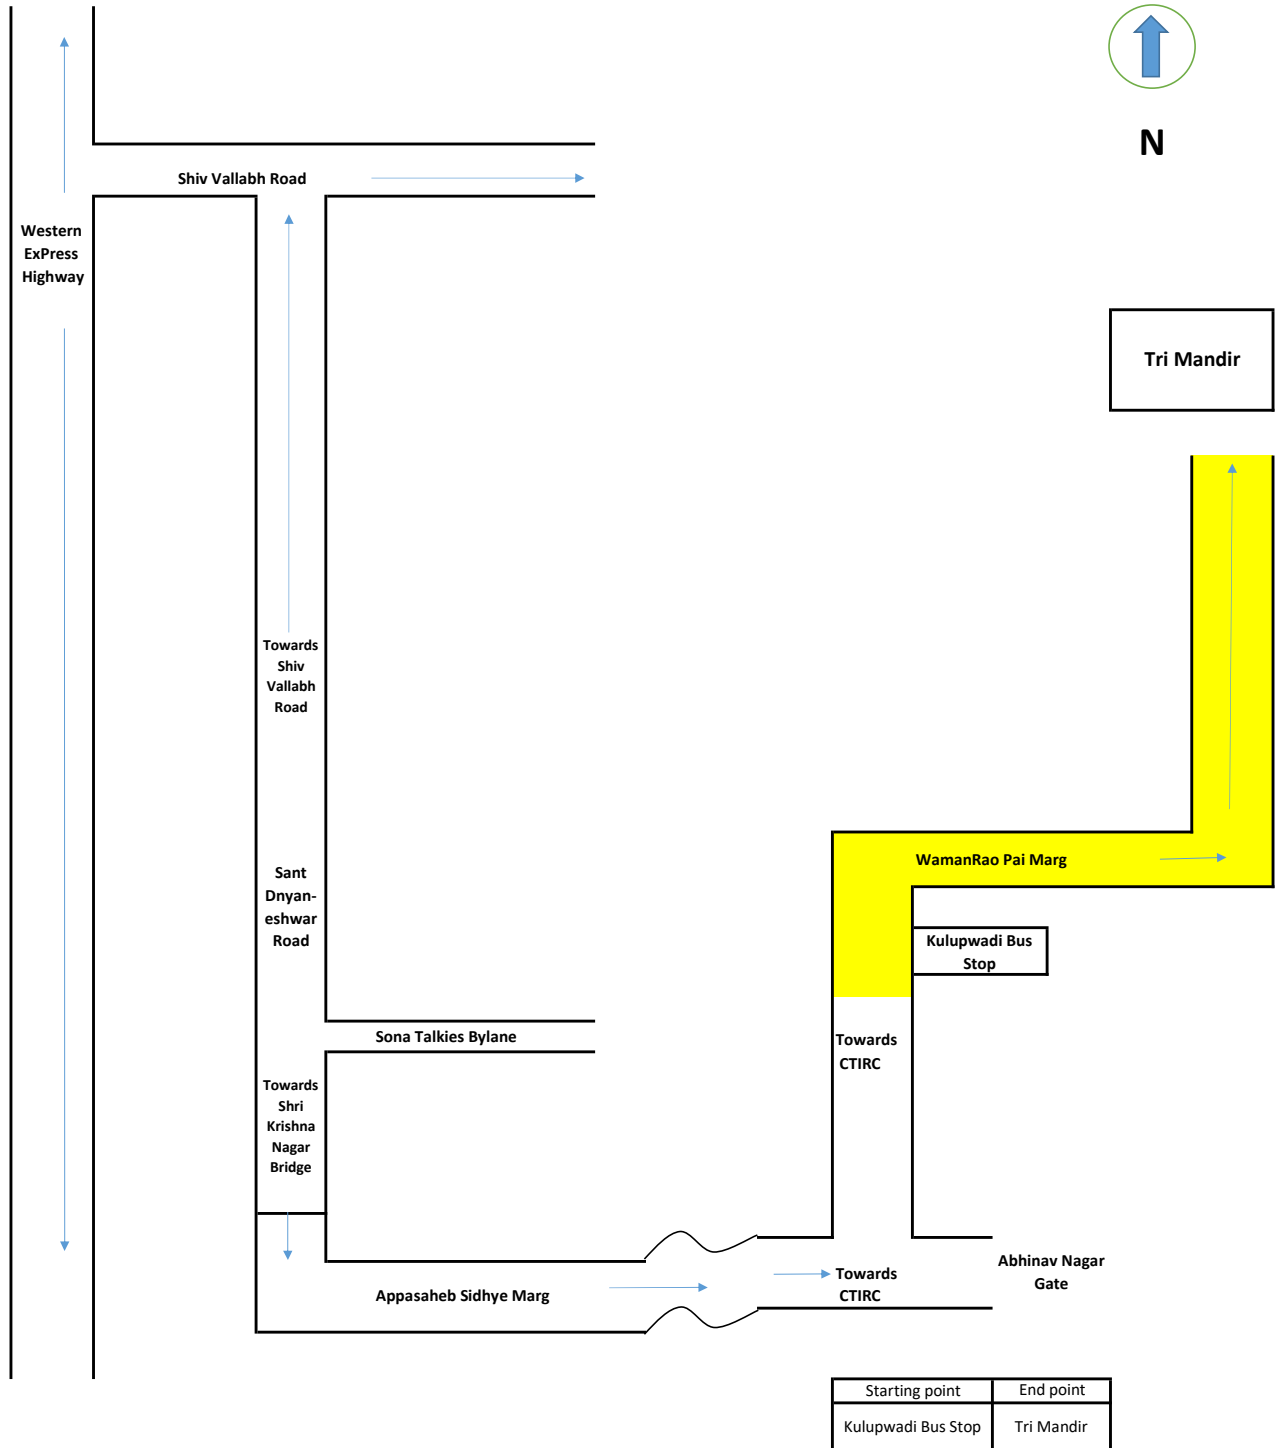

Appasaheb Sidhye Marg

Starting point	End point
Sant Dnyaneshwar	Abhinav Nagar Gate

Note- Sketch not to scale

Sant Dnyaneshwar Road side strip including Sona Talkies Bylane

Starting point	End point
Shiv Vallabh Road	Appsaheb Sidhye Marg

Note- Sketch not to scale

Shri Krishna Nagar Road no 2

Starting point	End point
Sant Dnyaneshwar Marg	Shrikrishna Nagar road no 11

Note- Sketch not to scale

Wamanrao Pai Marg

Note- Sketch not to scale