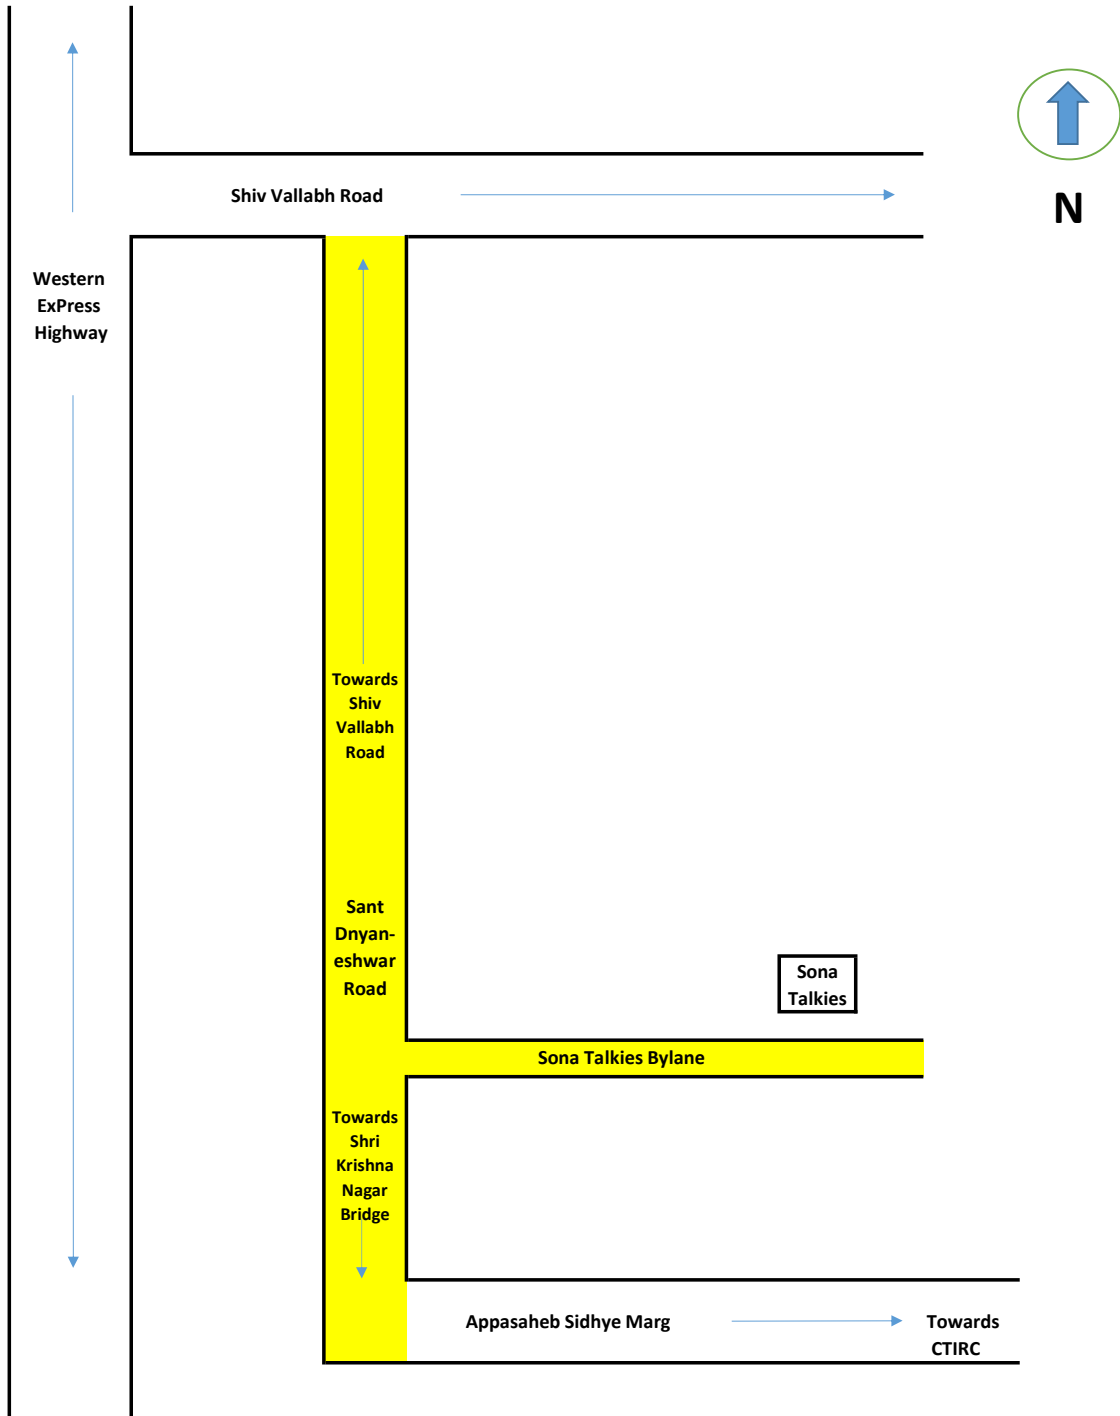

Appasaheb Sidhye Marg

Starting point	End point
Sant Dnyaneshwar	Abhinav Nagar Gate

Note- Sketch not to scale

Sant Dnyaneshwar Road side strip including Sona Talkies Bylane

Starting point	End point
Shiv Vallabh Road	Appsaheb Sidhye Marg

Note- Sketch not to scale

Shri Krishna Nagar Road no 2

Starting point	End point
Sant Dnyaneshwar Marg	Shrikrishna Nagar road no 11

Note- Sketch not to scale

Wamanrao Pai Marg

Note- Sketch not to scale