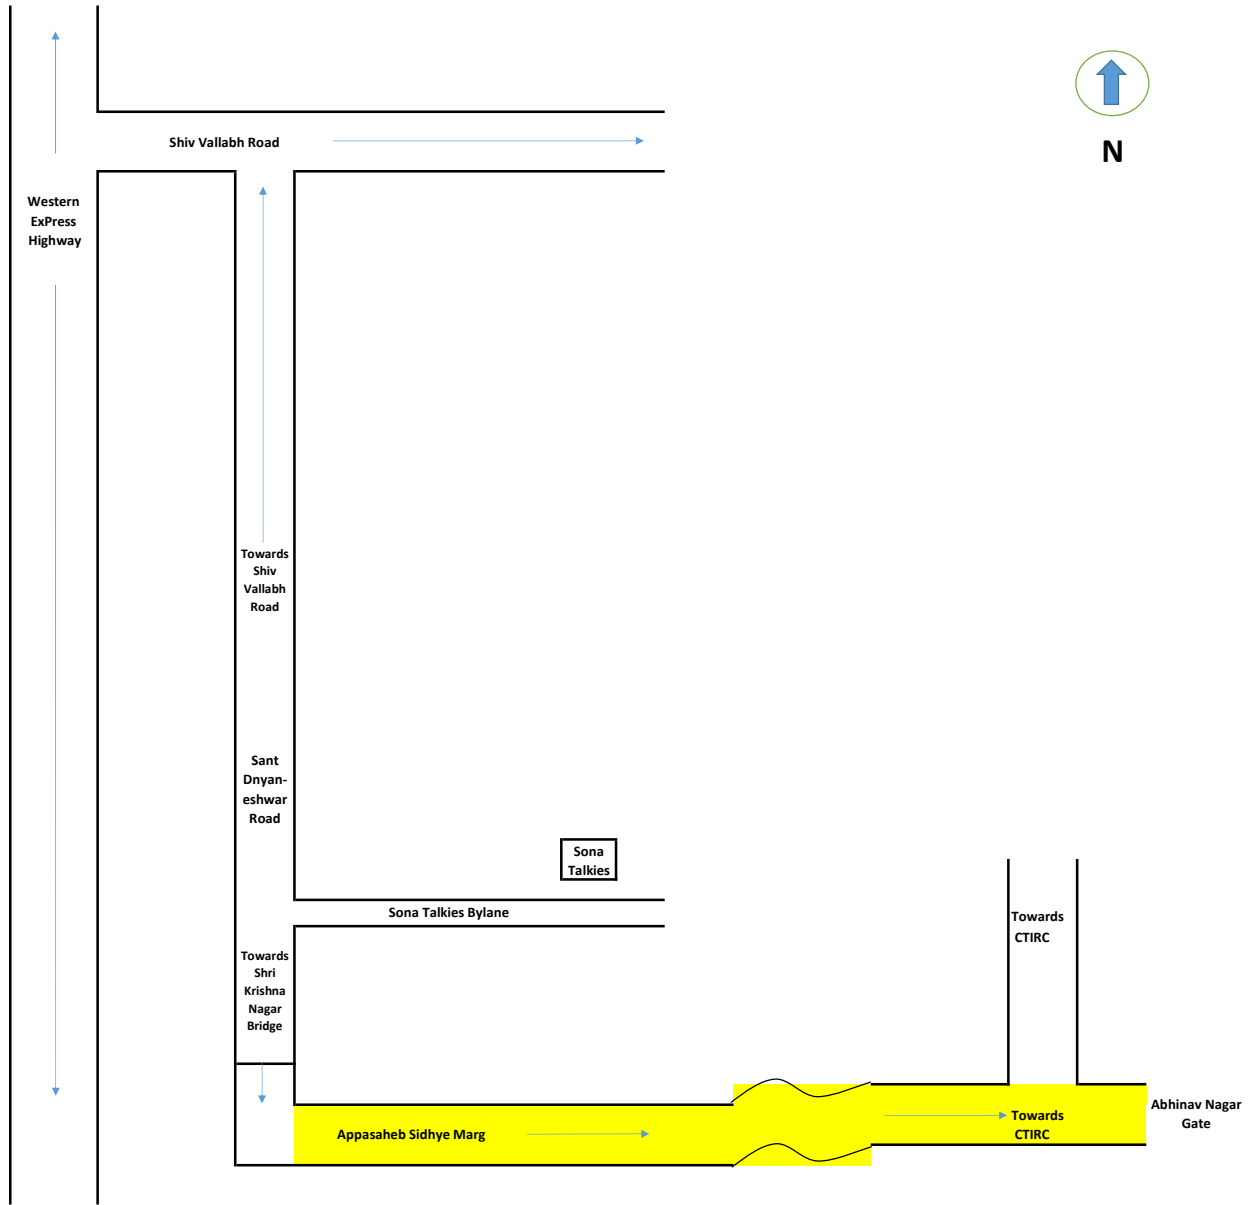

Appasaheb Sidhye Marg

Starting point	End point
Sant Dnyaneshwar	Abhinav Nagar Gate

Note- Sketch not to scale

Sant Dnyaneshwar Road side strip including Sona Talkies Bylane

Starting point	End point
Shiv Vallabh Road	Appsaheb Sidhye Marg

Note- Sketch not to scale

Shri Krishna Nagar Road no 2

Starting point	End point
Sant Dnyaneshwar Marg	Shrikrishna Nagar road no 11

Note- Sketch not to scale

Wamanrao Pai Marg

Note- Sketch not to scale